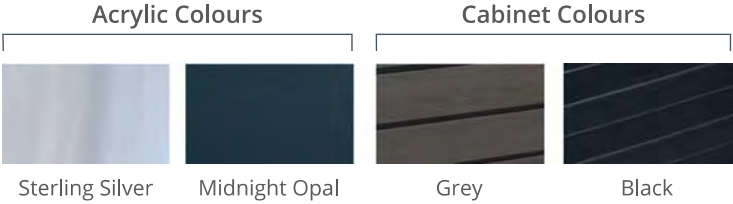

Deluxe Range